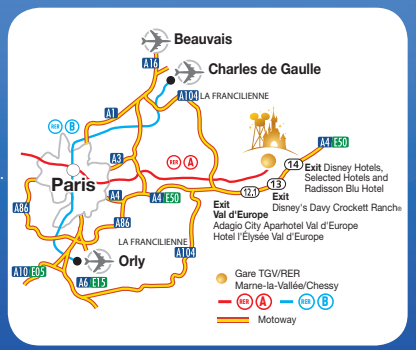

By RER A

35 minutes ride from Paris (Nation station).

Direct trains from Paris depart several times per hour from early morning until late (about midnight), every day right to the gates of Disney® Parks.

By car

GPS : N 48°52'10", E 2°46'51"

Access via the A4 motorway, direction Metz/Nancy, exit 14, "Baillly-Romainvilliers & Parcs Disney®".

Disneyland® Paris is situated 19 miles (32km) East of Paris.

By bus shuttle

From Orly and Charles-de-Gaulle airports, take VEA shuttles that go directly to Disney® hotels and Disney® Parks.

HALF-BOARD MEAL PLANS

A flexible way to budget for meals across the resort. 3 types of Half Board Meal Plans to use within a large choice of table service or buffet restaurants. Add a Half Board Meal Plan when you book your client's hotel package and save them up to 10%⁽¹⁾.